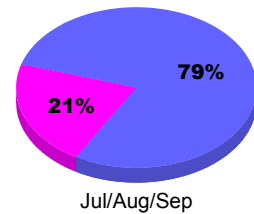

Membership Results
2010-2011

Membership
2009-2010

Month	Net Memb Goal	Actual New Memb	Actual Dropped Memb	Gain/Loss of Memb	Gain/Loss of Memb
Jul/Aug/Sep	12	28	-41	-13	18
Totals	12	28	-41	-13	18

Membership Results 2010-2011

Goal, New, Dropped, Gain/Loss

Comparison of Membership Gain/Loss

Current Year Compared to the Previous Year

Gender Comparison 2010-2011

■ Male ■ Female