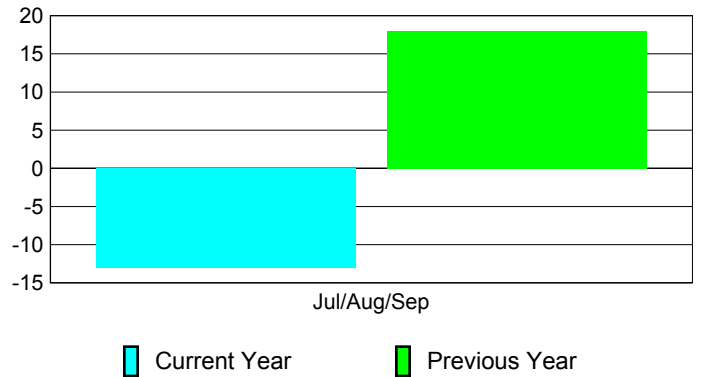

Comparison of Membership Gain/Loss

Current Year Compared to the Previous Year