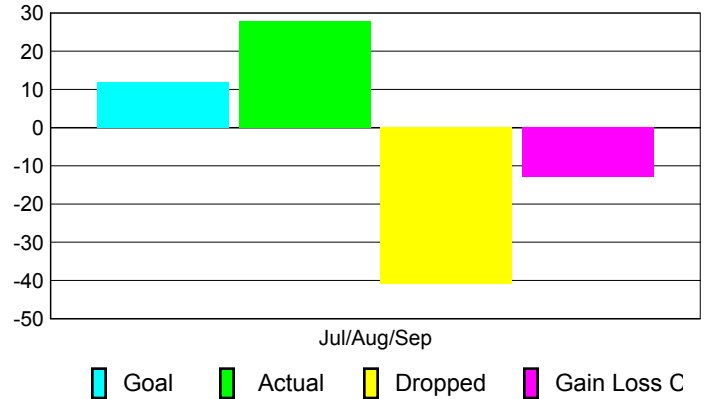

Membership Results 2010-2011

Goal, New, Dropped, Gain/Loss